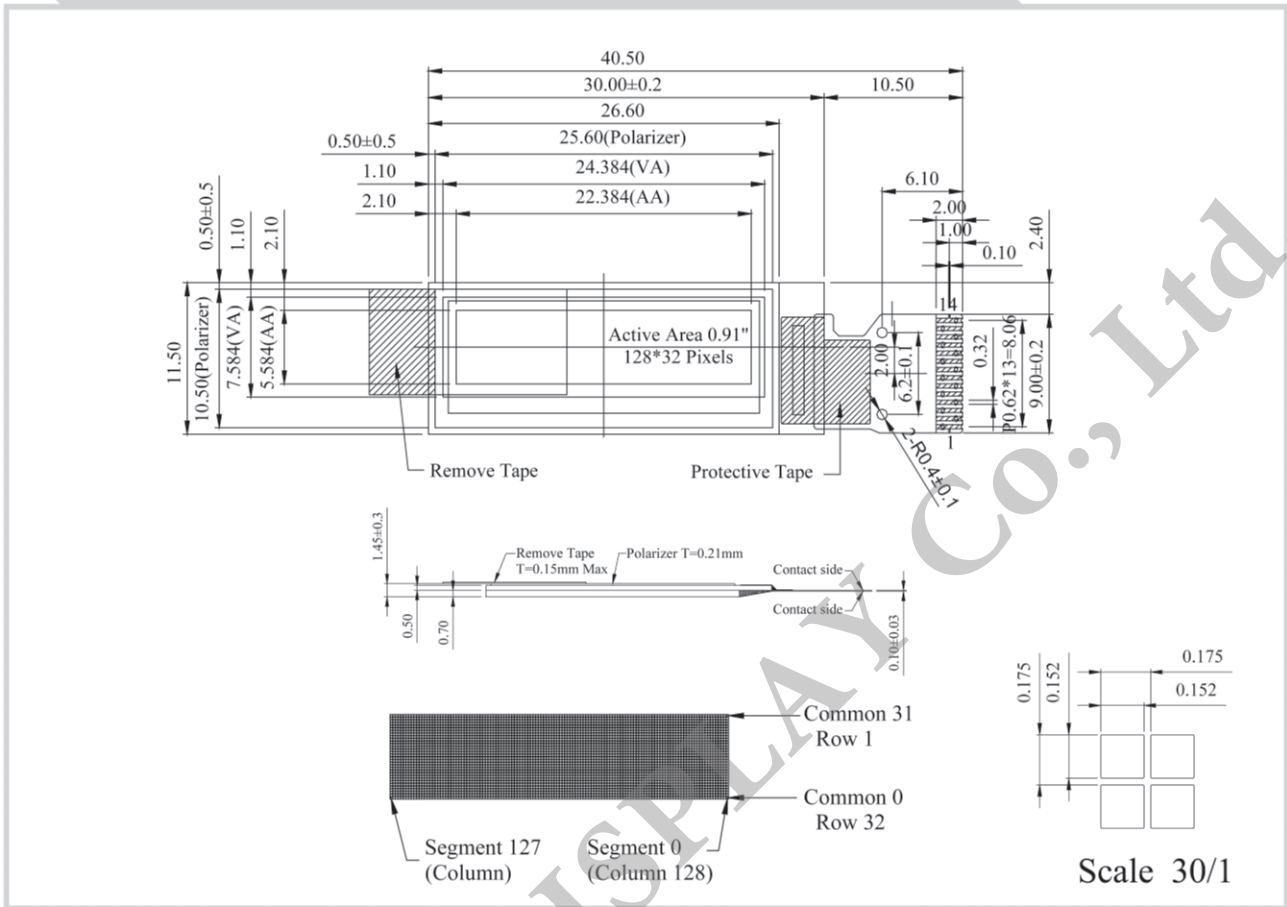

WEO012832F information

0.91", 128x32 OLED I2C Display

Model No. [WEO012832F](#)

- ▶ Type: Graphic
- ▶ Structure: COG
- ▶ Size: 0.91 inch
- ▶ 128 x 32 Dot Matrix
- ▶ Built-in controller SSD1306BZ
- ▶ 3V Power supply
- ▶ 1/32 duty

WEO012832F OLED Graphic 128x32 dots

Feature

1. 128*32 Dot Matrix
2. Built-in controller SSD1306BZ
3. +3V Power supply
4. 1/32 duty
5. Interface: I2C
6. Polarizer optional

Pin No.	Symbol	Description
1	C2P	Charge pump capacitor
2	C2N	Charge pump capacitor
3	C1P	Charge pump capacitor
4	C1N	Charge pump capacitor
5	VBAT	Charge pump regulator
6	NC	No Connection
7	VSS	Ground Pin
8	VDD	Voltage for logic
9	RES#	Reset Signal Pin
10	SCL	Serial clock
11	SDA	Serial data
12	IREF	SEG Current Refer Pin
13	VCOMH	COM deselected level
14	VCC	Panel driving voltage

Mechanical Data

Item	Standard Value	Unit
Module Dimension	30.0 x 11.5	mm
Viewing Area	24.384 x 7.584	mm
Active Area	22.384 x 5.584	mm
Dot Pitch	0.175 x 0.175	mm
Dot Size	0.152 x 0.152	mm

Electrical Characteristics